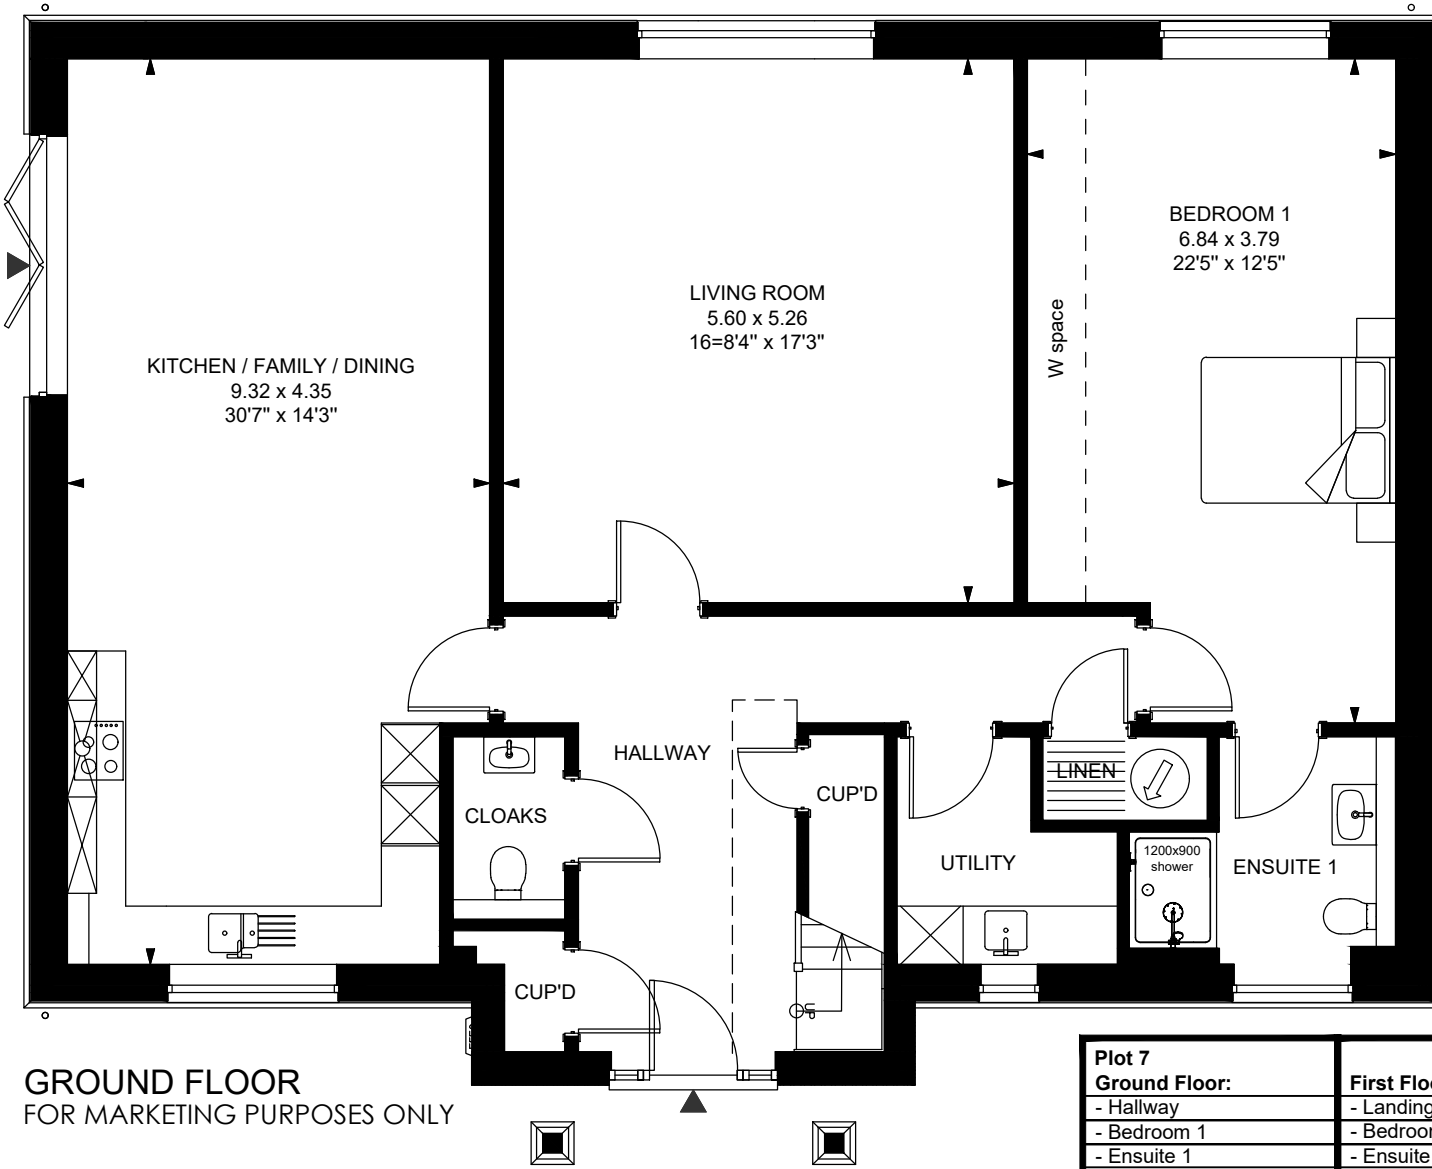

Plot 7 Henry Isaac Mews, St. Ippolyts

Plot 7	
Ground Floor:	First Floor:
- Hallway	- Landing
- Bedroom 1	- Bedroom 2
- Ensuite 1	- Ensuite 2
- Living Room	- Bedroom 3
- Cloakroom	- Bedroom 4
- Kitchen / Family / Dining	- Bathroom
- Utility	
- Cupboard	
GIA: 228m ² /2454ft ²	