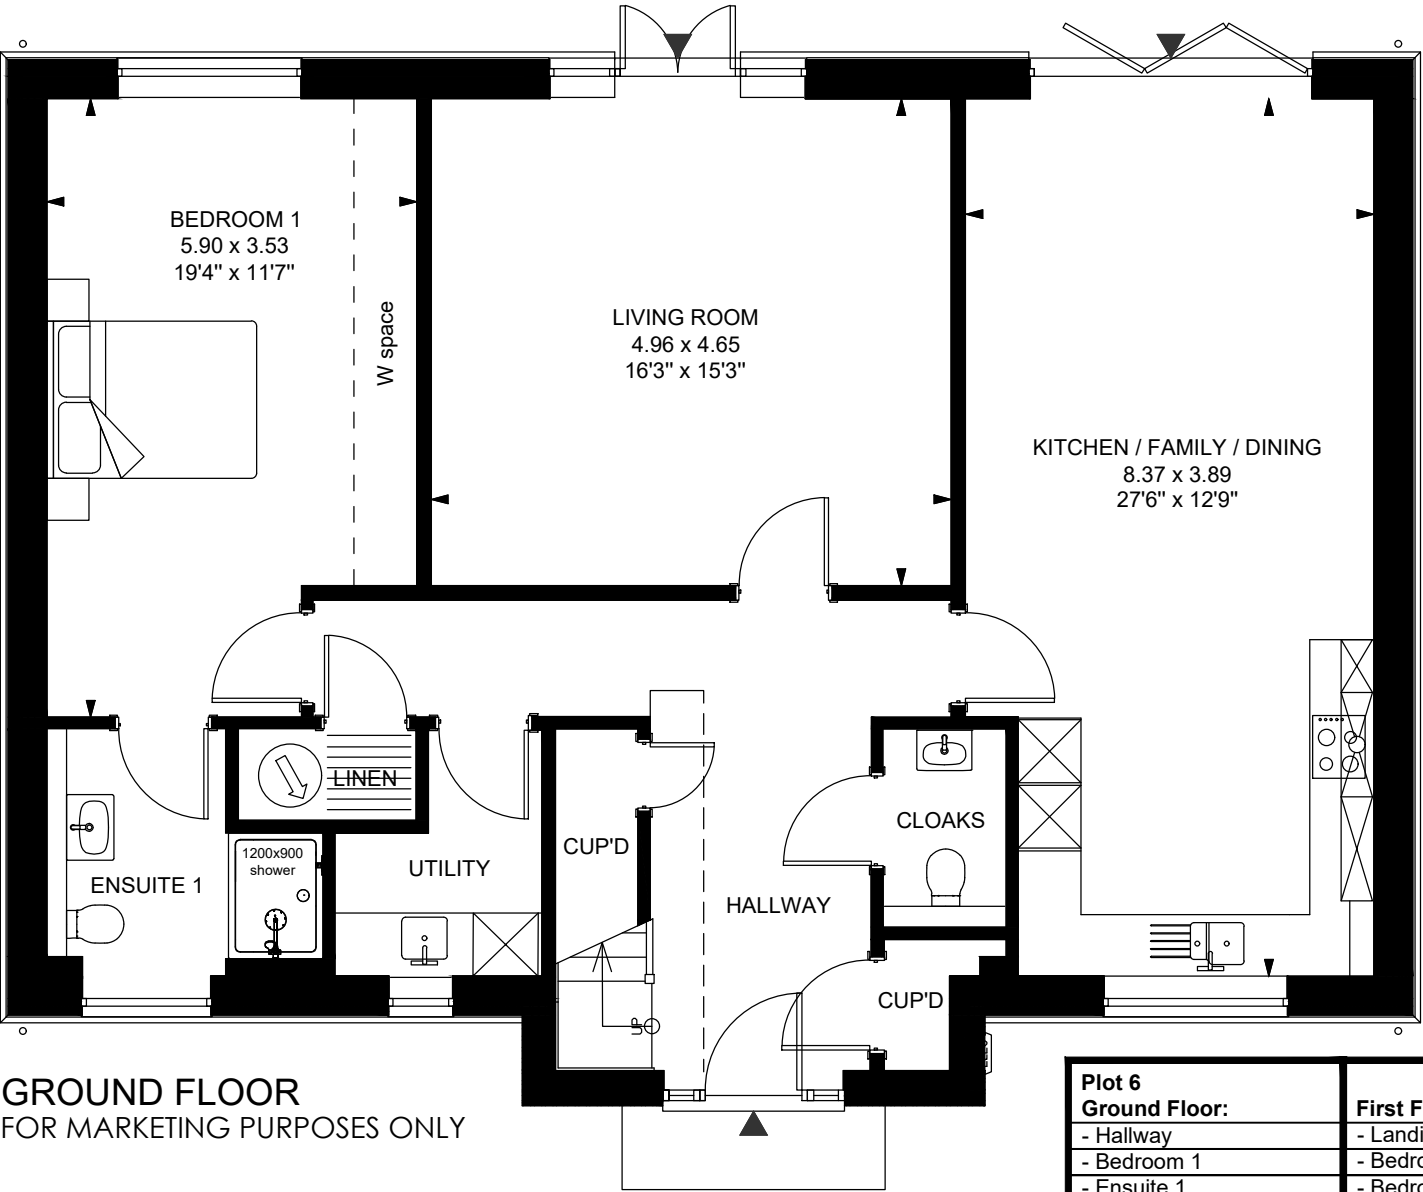

Plot 6 Henry Isaac Mews, St. Ippolyts

Plot 6	
Ground Floor:	First Floor:
- Hallway	- Landing
- Bedroom 1	- Bedroom 2
- Ensuite 1	- Bedroom 3
- Living Room	- Bedroom 4
- Cloakroom	- Bathroom
- Kitchen / Family / Dining	
- Utility	
- Cupboard	
GIA: 187m ² / 2013ft ²	