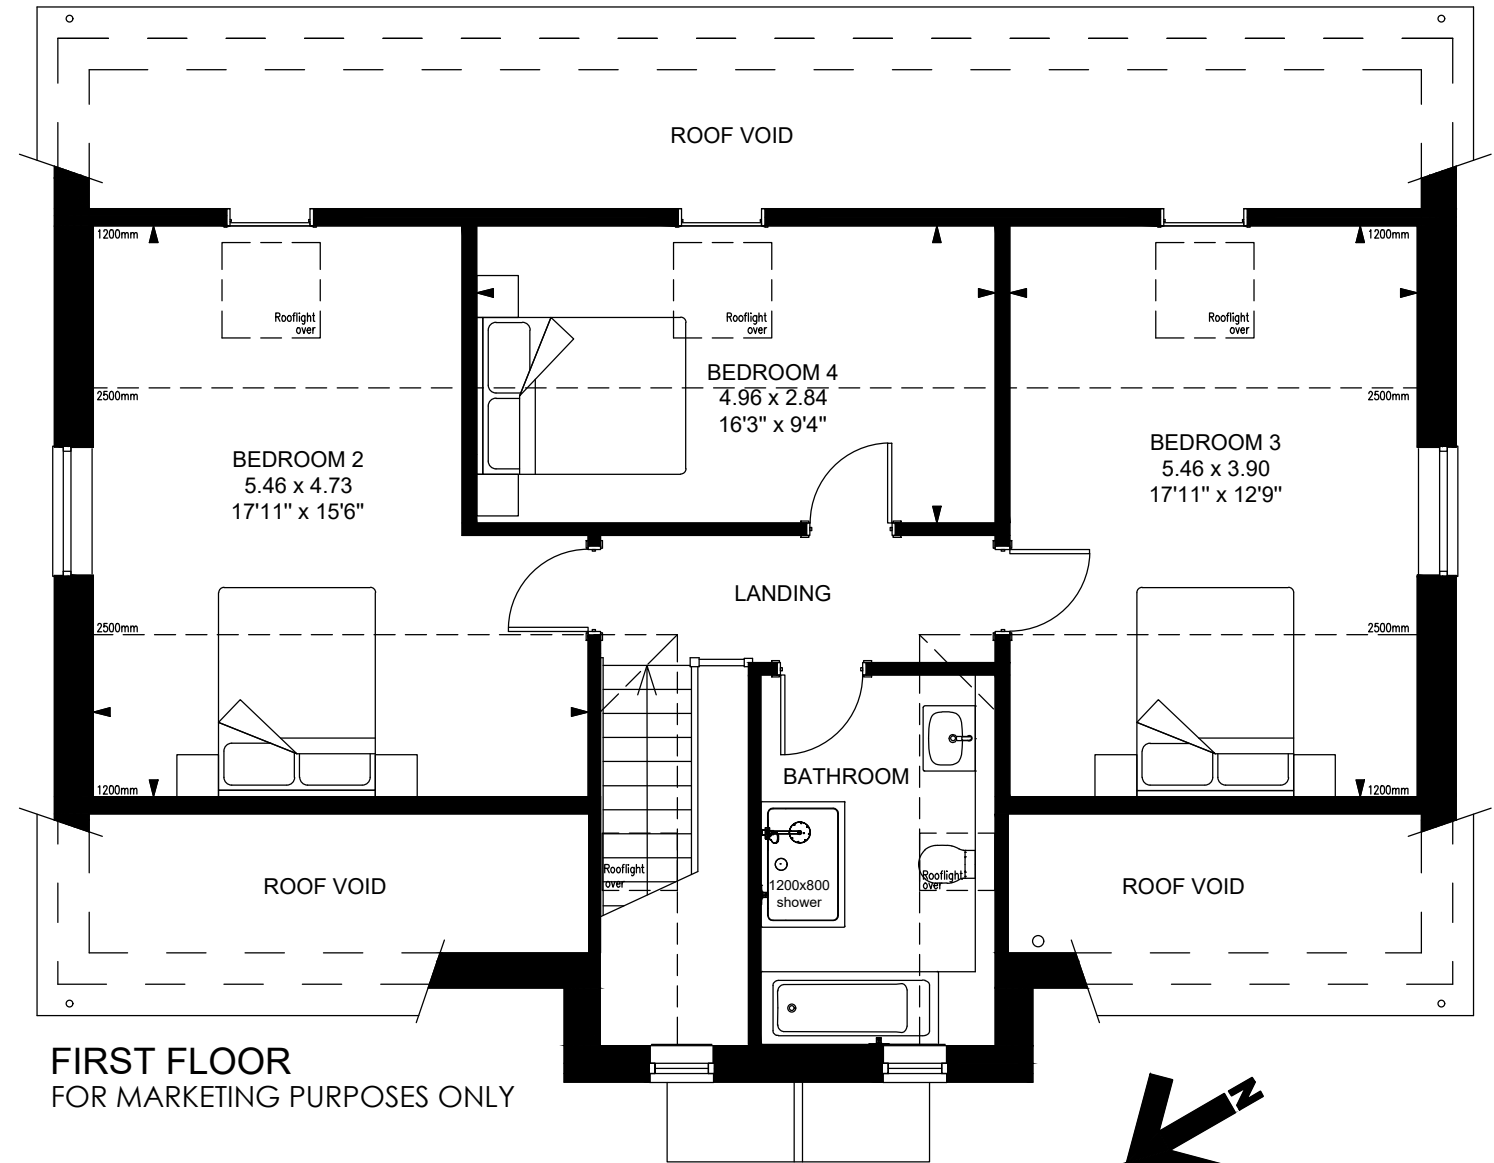

Plot 5 Henry Isaac Mews, St. Ippolyts

GROUND FLOOR
FOR MARKETING PURPOSES ONLY

| Plot 5 | |
|---|---------------------|
| Ground Floor: | First Floor: |
| - Hallway | - Landing |
| - Bedroom 1 | - Bedroom 2 |
| - Ensuite 1 | - Bedroom 3 |
| - Living Room | - Bedroom 4 |
| - Cloakroom | - Bathroom |
| - Kitchen / Family / Dining | |
| - Utility | |
| - Cupboard | |
| GIA: 187m ² /2013ft ² | |

FIRST FLOOR
FOR MARKETING PURPOSES ONLY