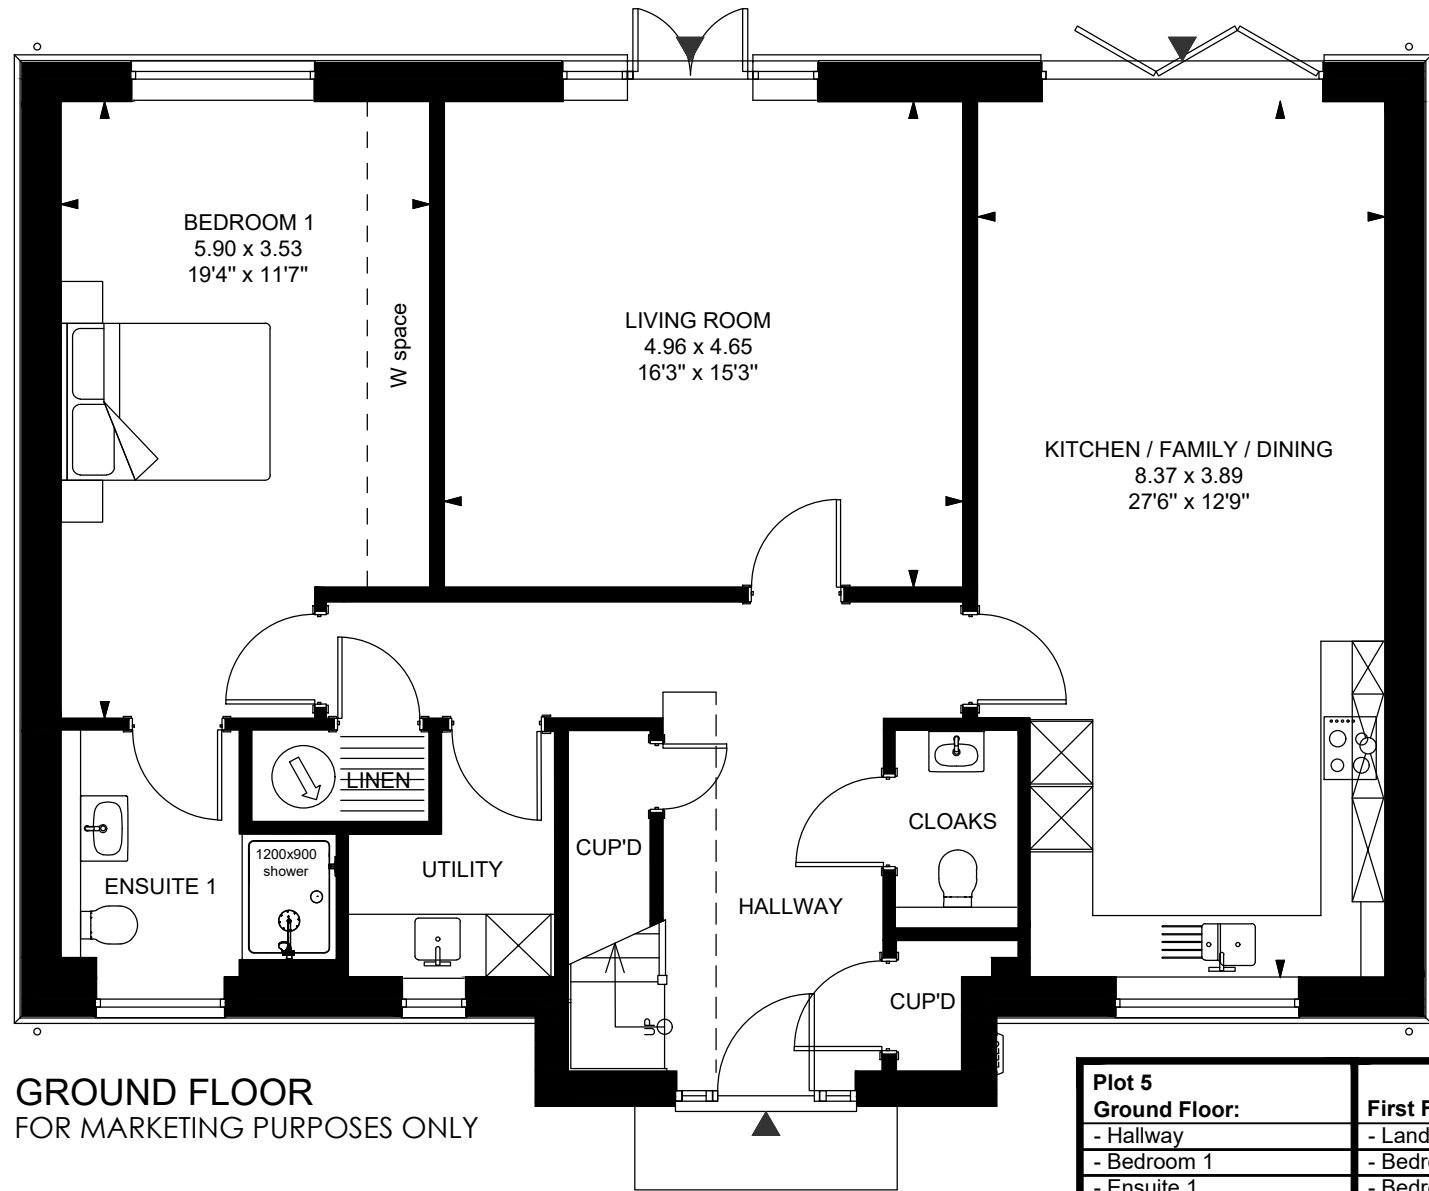

Plot 5 Henry Isaac Mews, St. Ippolyts

GROUND FLOOR
FOR MARKETING PURPOSES ONLY

| Plot 5 | |
|---|---------------------|
| Ground Floor: | First Floor: |
| - Hallway | - Landing |
| - Bedroom 1 | - Bedroom 2 |
| - Ensuite 1 | - Bedroom 3 |
| - Living Room | - Bedroom 4 |
| - Cloakroom | - Bathroom |
| - Kitchen / Family / Dining | |
| - Utility | |
| - Cupboard | |
| GIA: 187m ² /2013ft ² | |

FIRST FLOOR
FOR MARKETING PURPOSES ONLY