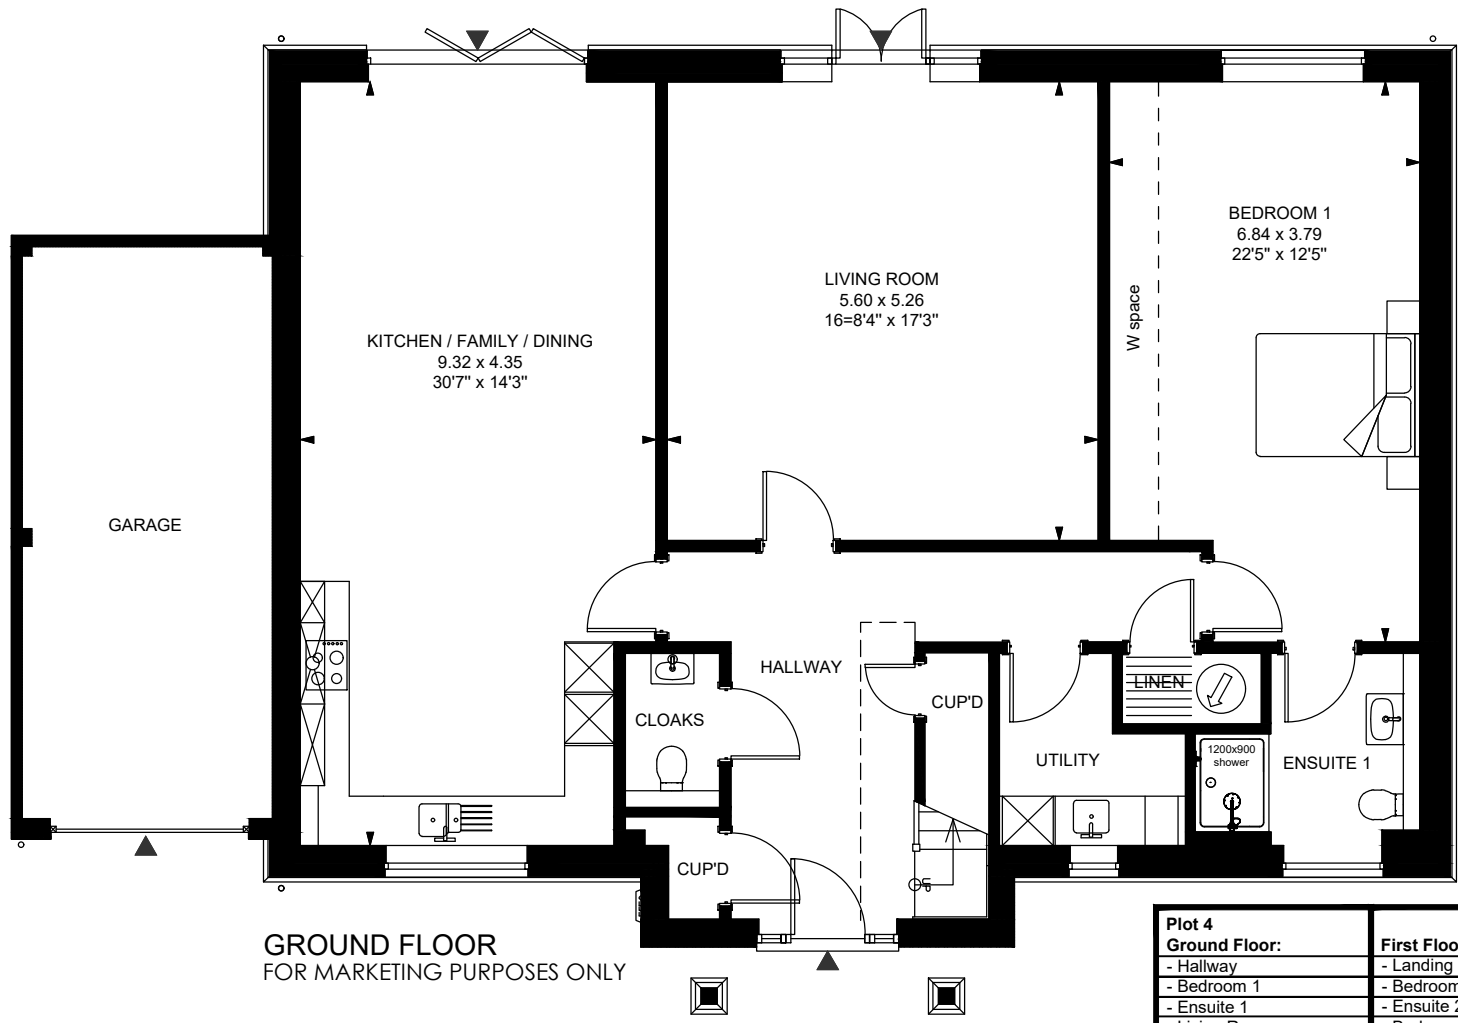

Plot 4 Henry Isaac Mews, St. Ippolyts

GROUND FLOOR
FOR MARKETING PURPOSES ONLY

Plot 4	
Ground Floor:	First Floor:
- Hallway	- Landing
- Bedroom 1	- Bedroom 2
- Ensuite 1	- Ensuite 2
- Living Room	- Bedroom 3
- Cloakroom	- Bedroom 4
- Kitchen / Family / Dining	- Bathroom
- Utility	
- Cupboard	
GIA: 228m ² /2454ft ²	

FIRST FLOOR
FOR MARKETING PURPOSES ONLY