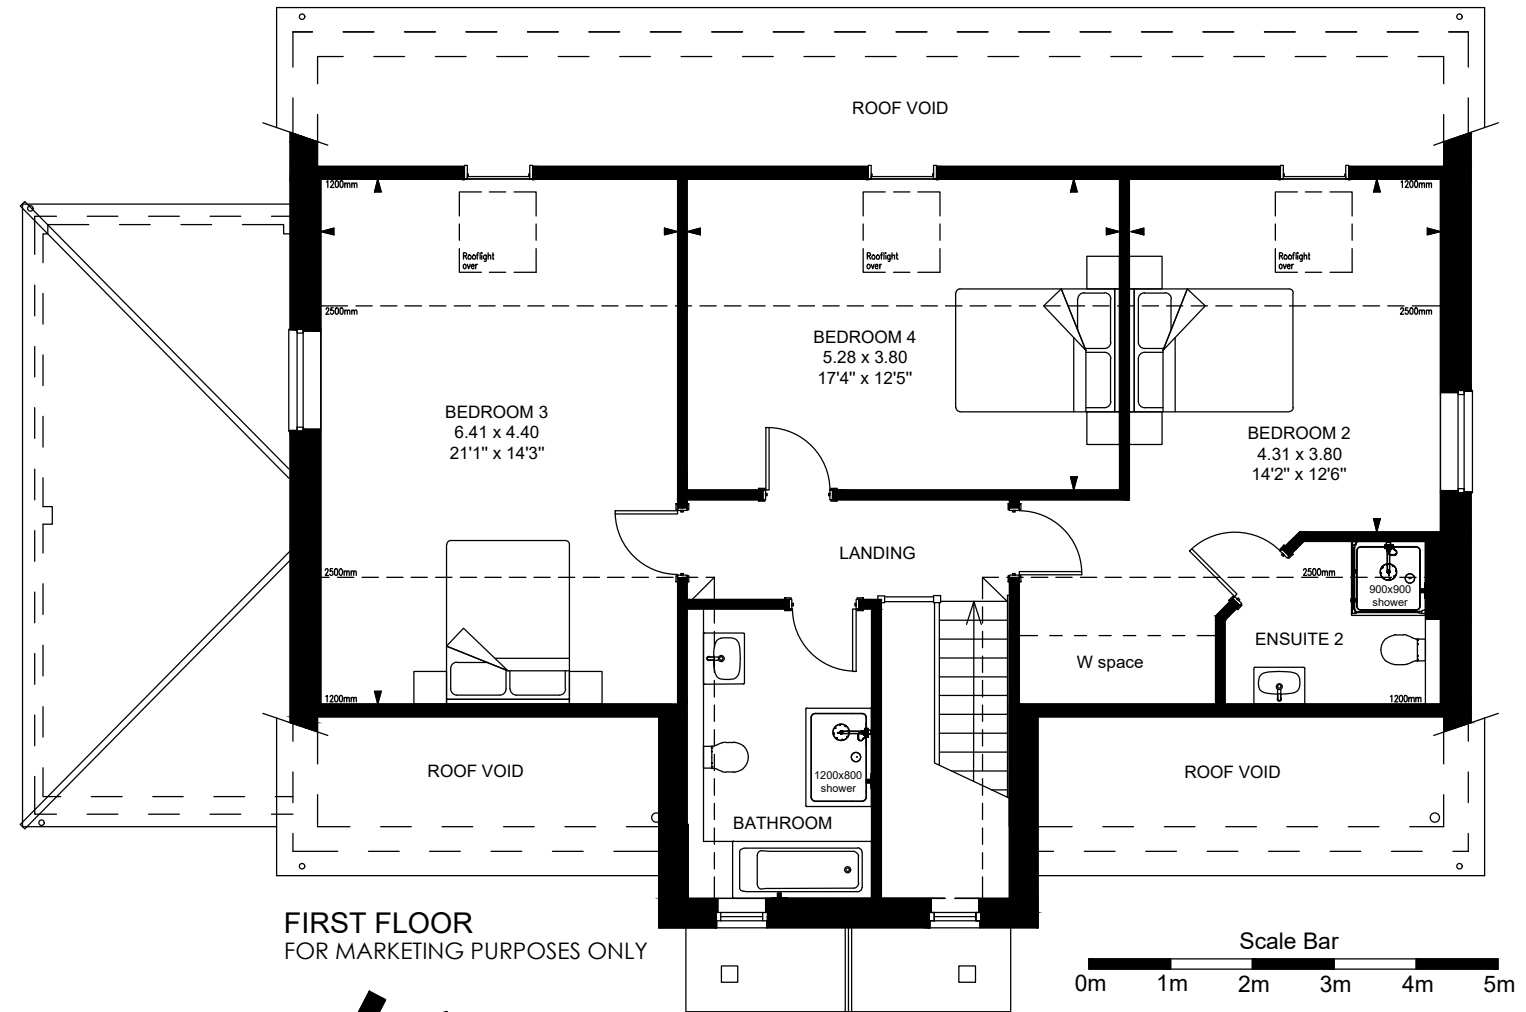

Plot 4 Henry Isaac Mews, St. Ippolyts

GROUND FLOOR
FOR MARKETING PURPOSES ONLY

Plot 4	
Ground Floor:	First Floor:
- Hallway	- Landing
- Bedroom 1	- Bedroom 2
- Ensuite 1	- Ensuite 2
- Living Room	- Bedroom 3
- Cloakroom	- Bedroom 4
- Kitchen / Family / Dining	- Bathroom
- Utility	
- Cupboard	
GIA: 228m ² /2454ft ²	

FIRST FLOOR
FOR MARKETING PURPOSES ONLY