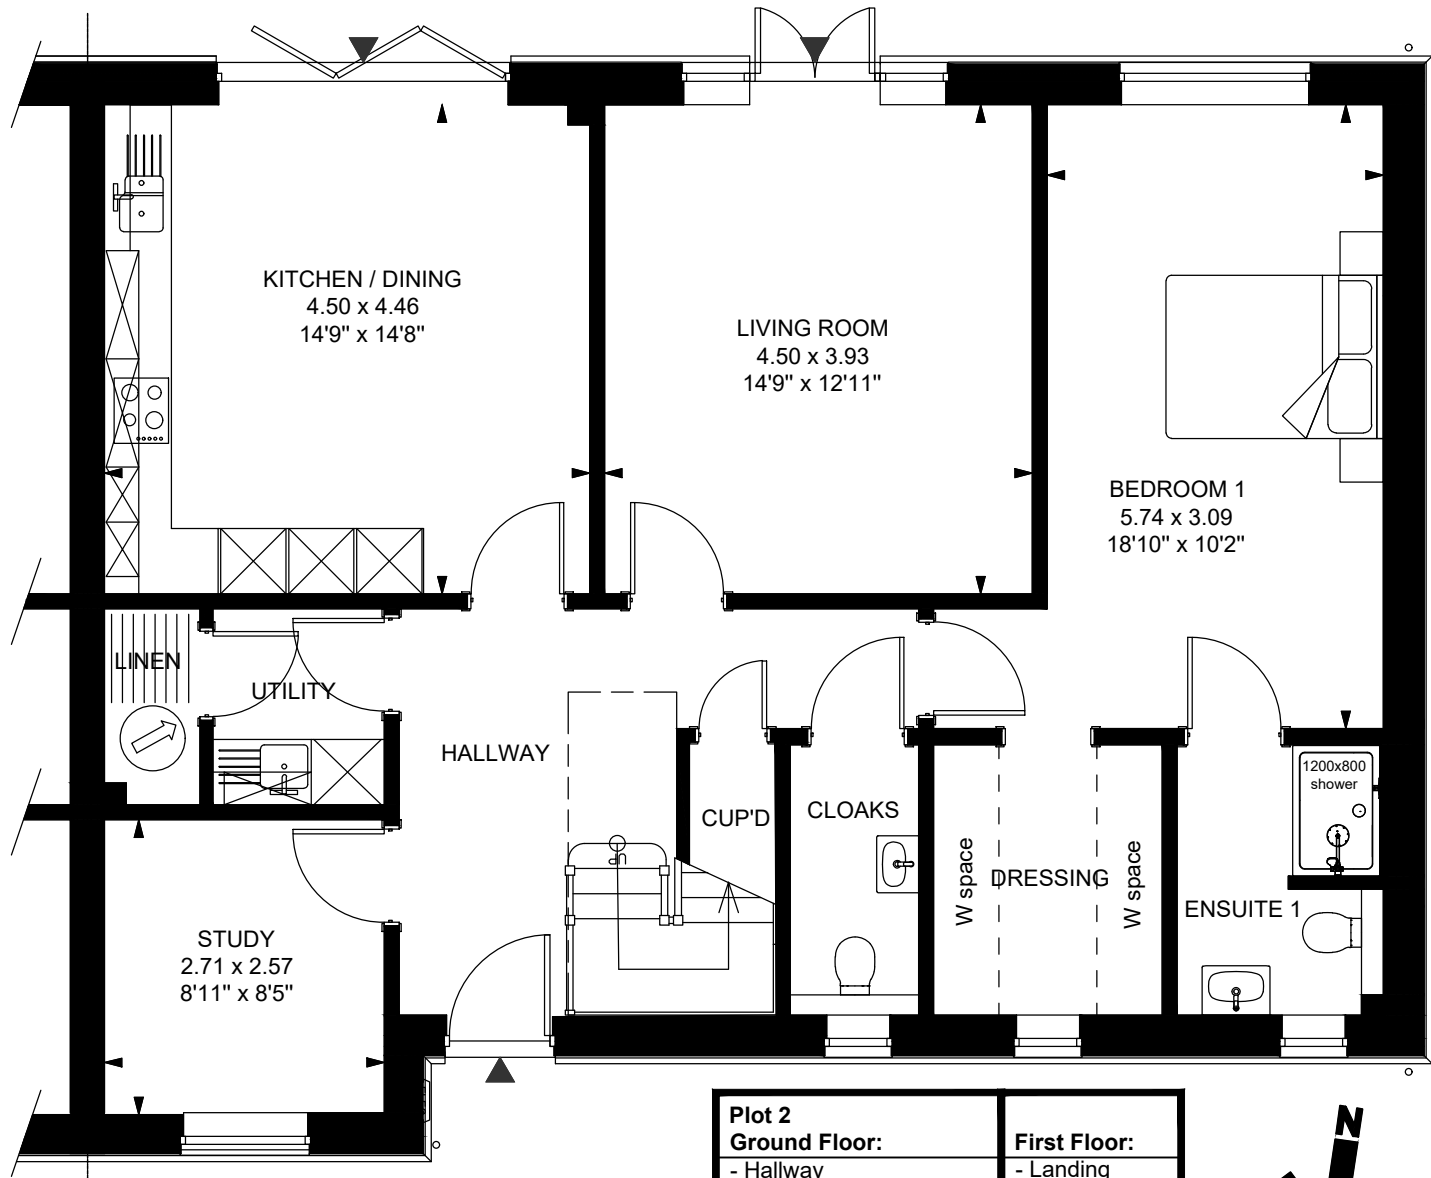

Plot 2 Henry Isaac Mews, St. Ippolyts

GROUND FLOOR
FOR MARKETING PURPOSES ONLY

Plot 2 Ground Floor:	First Floor:
- Hallway	- Landing
- Bedroom 1	- Bedroom 2
- Ensuite 1	- Bedroom 3
- Dressing	- Bathroom
- Living Room	
- Cloakroom	
- Kitchen / Dining	
- Utility	
- Study	
- Cupboard	
GIA: 165m ² / 1776ft ²	

FIRST FLOOR
FOR MARKETING PURPOSES ONLY