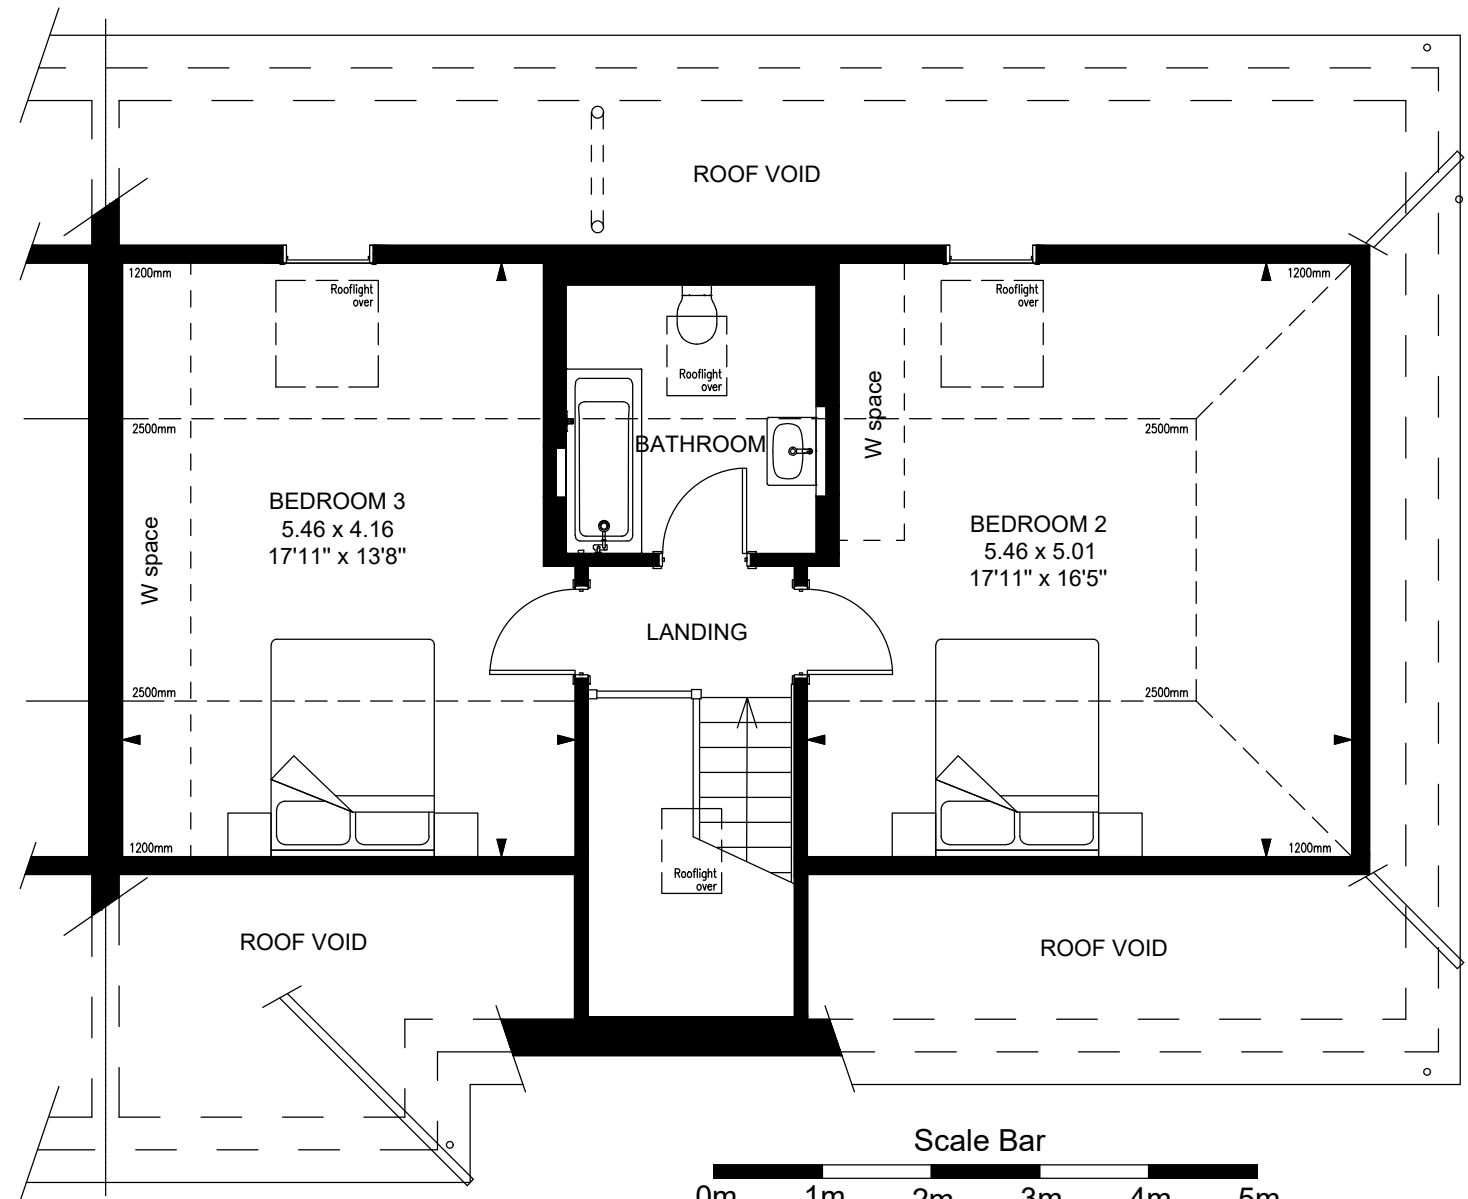

Plot 2 Henry Isaac Mews, St. Ippolyts

GROUND FLOOR
FOR MARKETING PURPOSES ONLY

Plot 2 Ground Floor:	First Floor:
- Hallway	- Landing
- Bedroom 1	- Bedroom 2
- Ensuite 1	- Bedroom 3
- Dressing	- Bathroom
- Living Room	
- Cloakroom	
- Kitchen / Dining	
- Utility	
- Study	
- Cupboard	
GIA: 165m ² / 1776ft ²	

FIRST FLOOR
FOR MARKETING PURPOSES ONLY