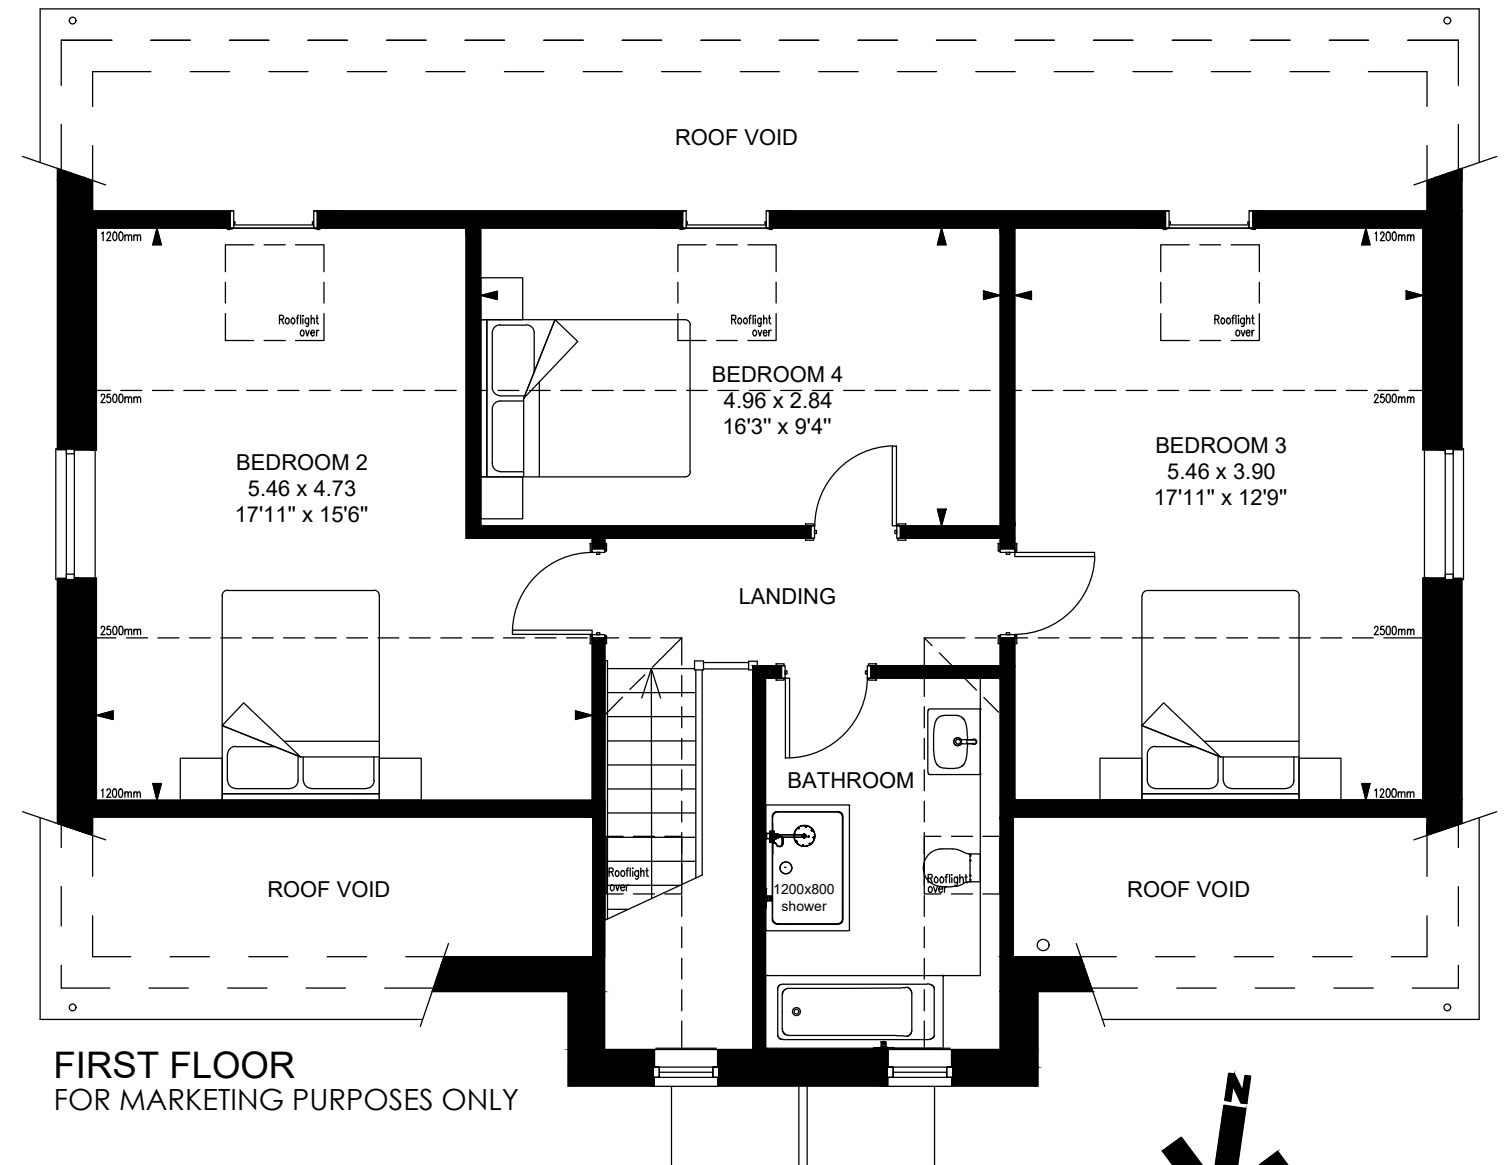

Plot 1 Henry Isaac Mews, St. Ippolyts

GROUND FLOOR
FOR MARKETING PURPOSES ONLY

Plot 1 Ground Floor:	First Floor:
- Hallway	- Landing
- Bedroom 1	- Bedroom 2
- Ensuite 1	- Bedroom 3
- Living Room	- Bedroom 4
- Cloakroom	- Bathroom
- Kitchen / Family / Dining	
- Utility	
- Cupboard	
GIA: 187m ² / 2013ft ²	

FIRST FLOOR
FOR MARKETING PURPOSES ONLY