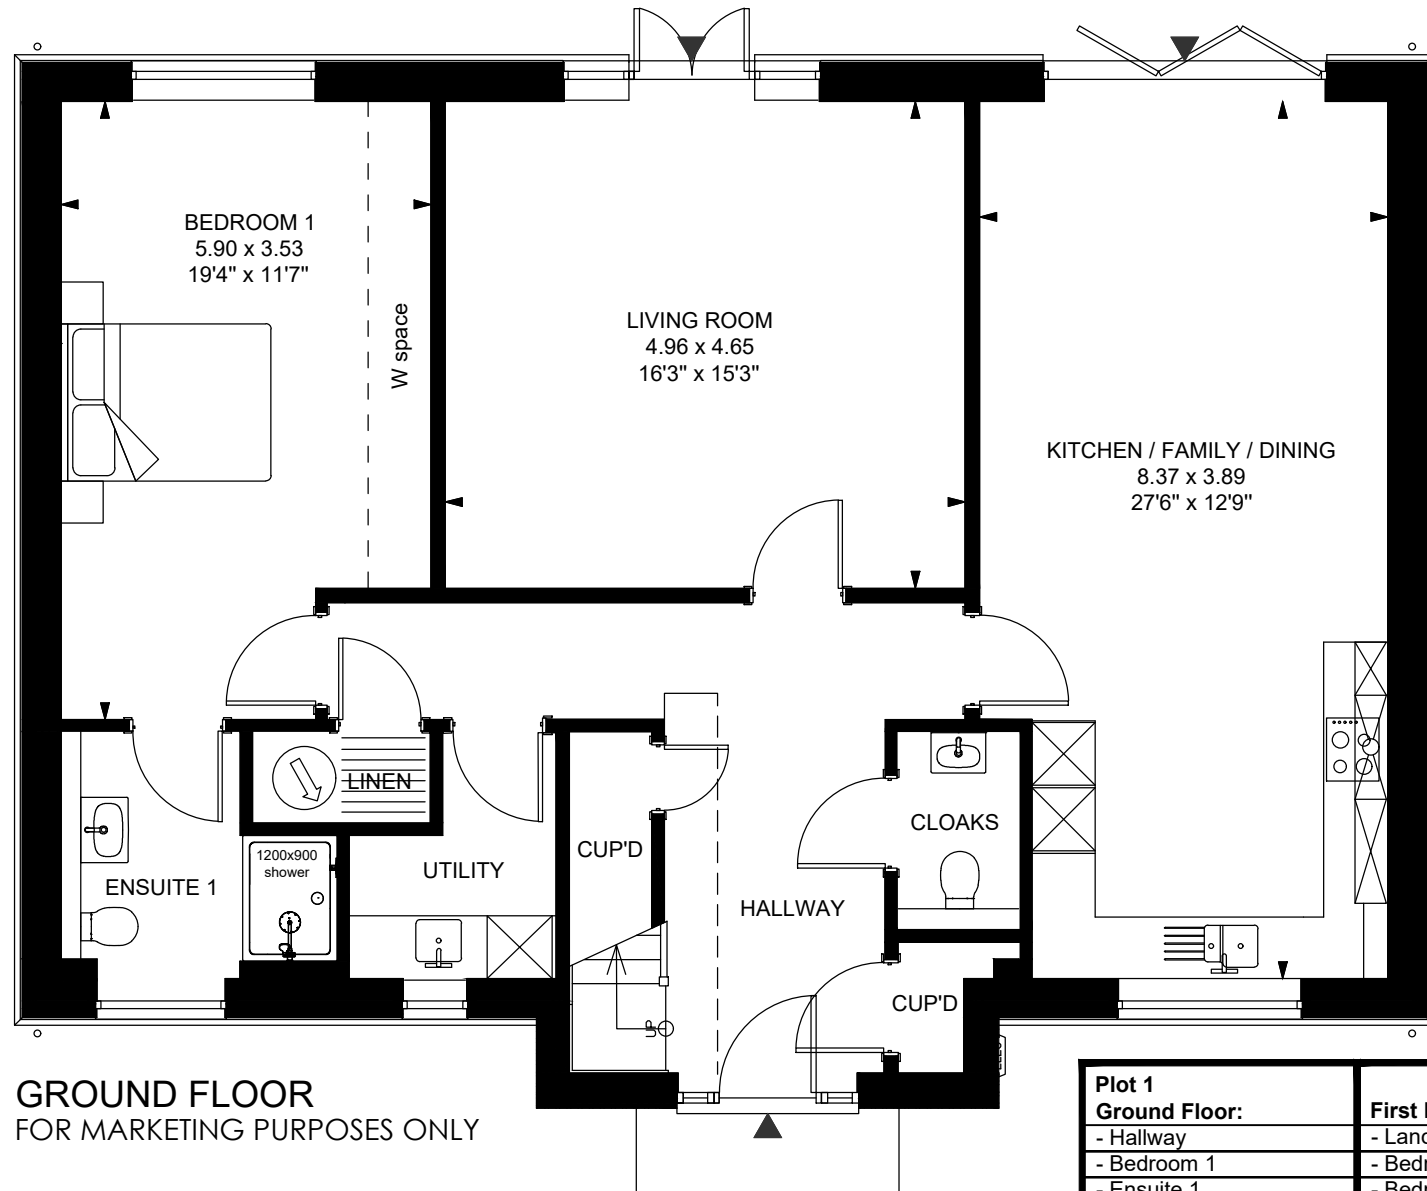

Plot 1 Henry Isaac Mews, St. Ippolyts

GROUND FLOOR
FOR MARKETING PURPOSES ONLY

Plot 1 Ground Floor:	First Floor:
- Hallway	- Landing
- Bedroom 1	- Bedroom 2
- Ensuite 1	- Bedroom 3
- Living Room	- Bedroom 4
- Cloakroom	- Bathroom
- Kitchen / Family / Dining	
- Utility	
- Cupboard	
GIA: 187m ² / 2013ft ²	

FIRST FLOOR
FOR MARKETING PURPOSES ONLY