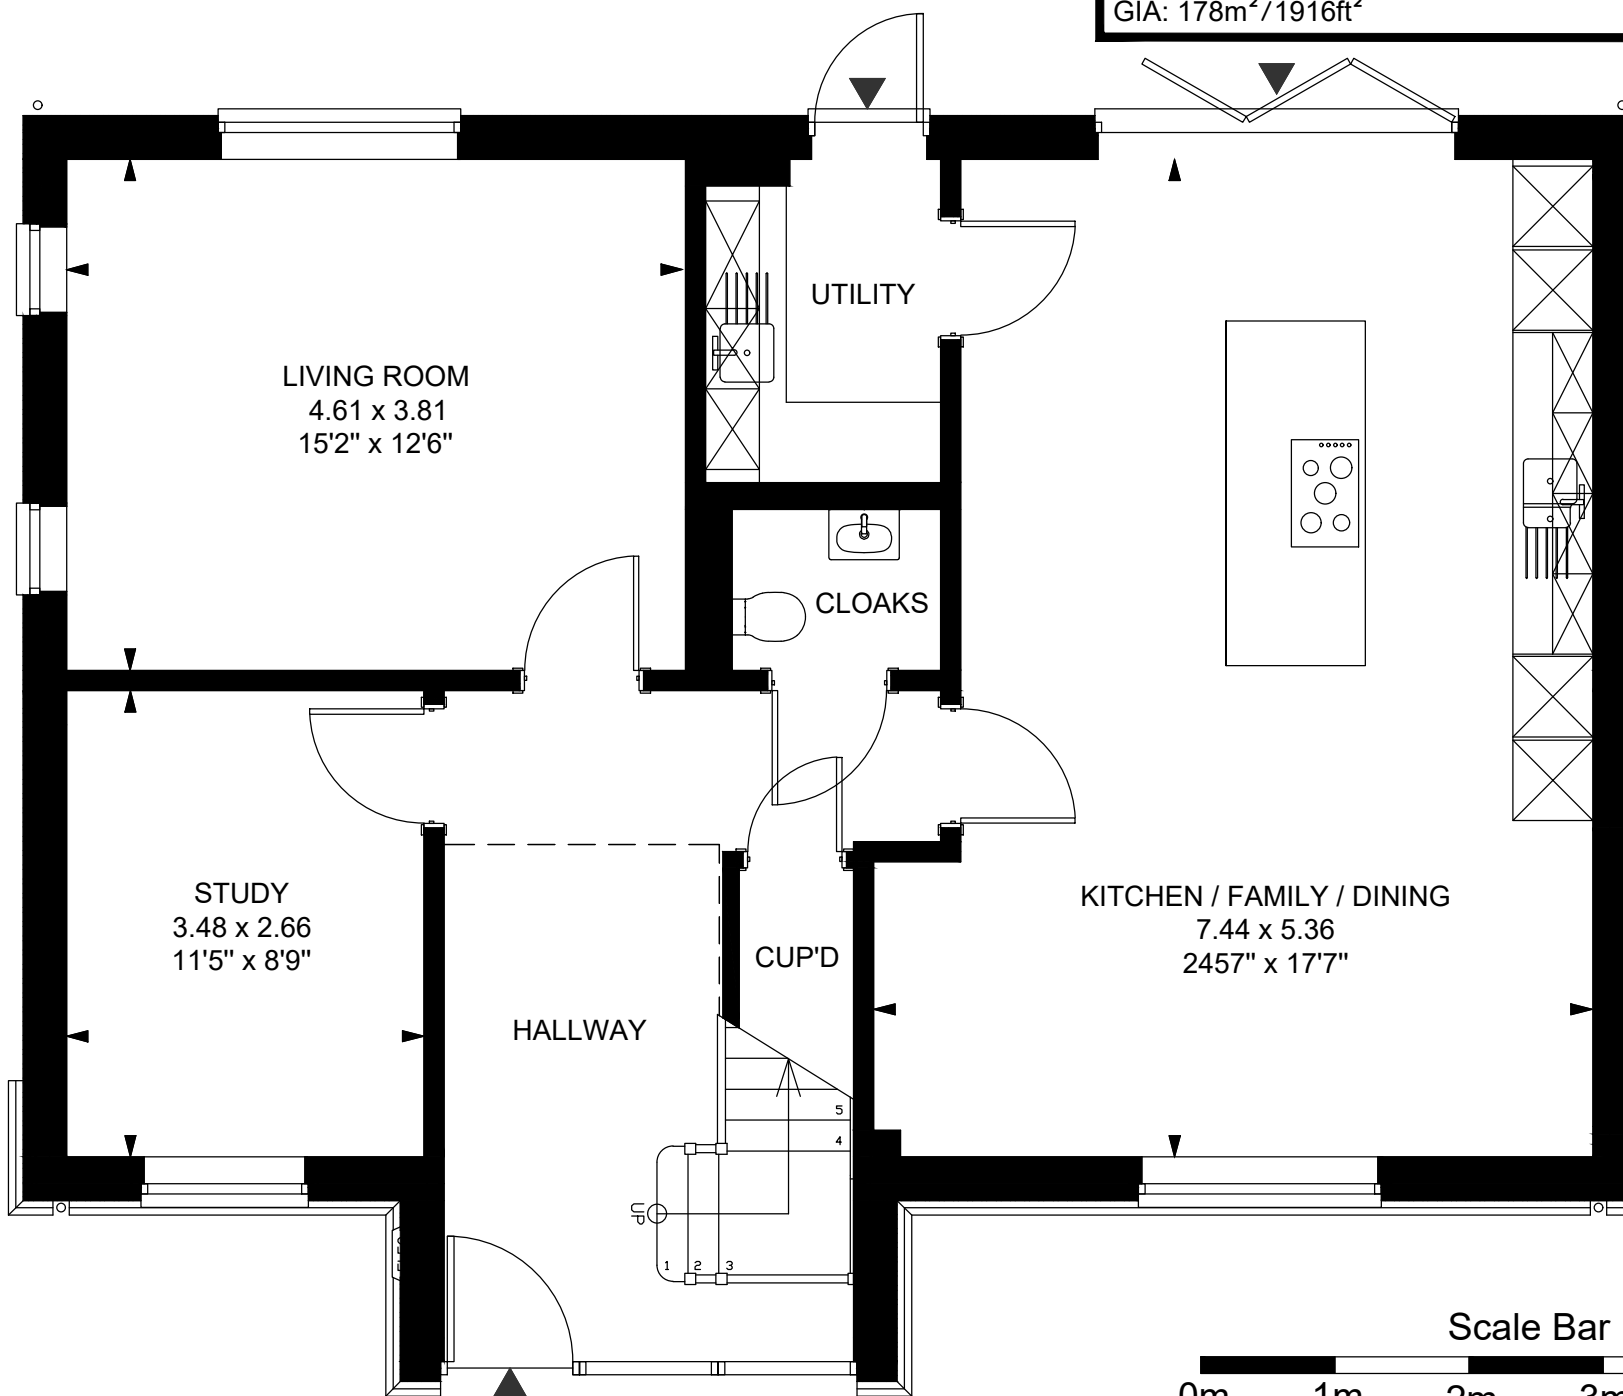

# Plot 4 Old Dairy, Kimpton

**FIRST FLOOR**  
FOR MARKETING PURPOSES ONLY

Plot 4 Ground Floor:	First Floor:
- Hallway	- Bedroom 1
- Study	- Dressing
- Living Room	- Ensuite 1
-Cloakroom	-Bedroom 2
- Kitchen / Family / Dining	- Bedroom 3
- Utility	- Bathroom
- Cupboard	- Linen
GIA: 178m <sup>2</sup> /1916ft <sup>2</sup>	

**GROUND FLOOR**  
FOR MARKETING PURPOSES ONLY