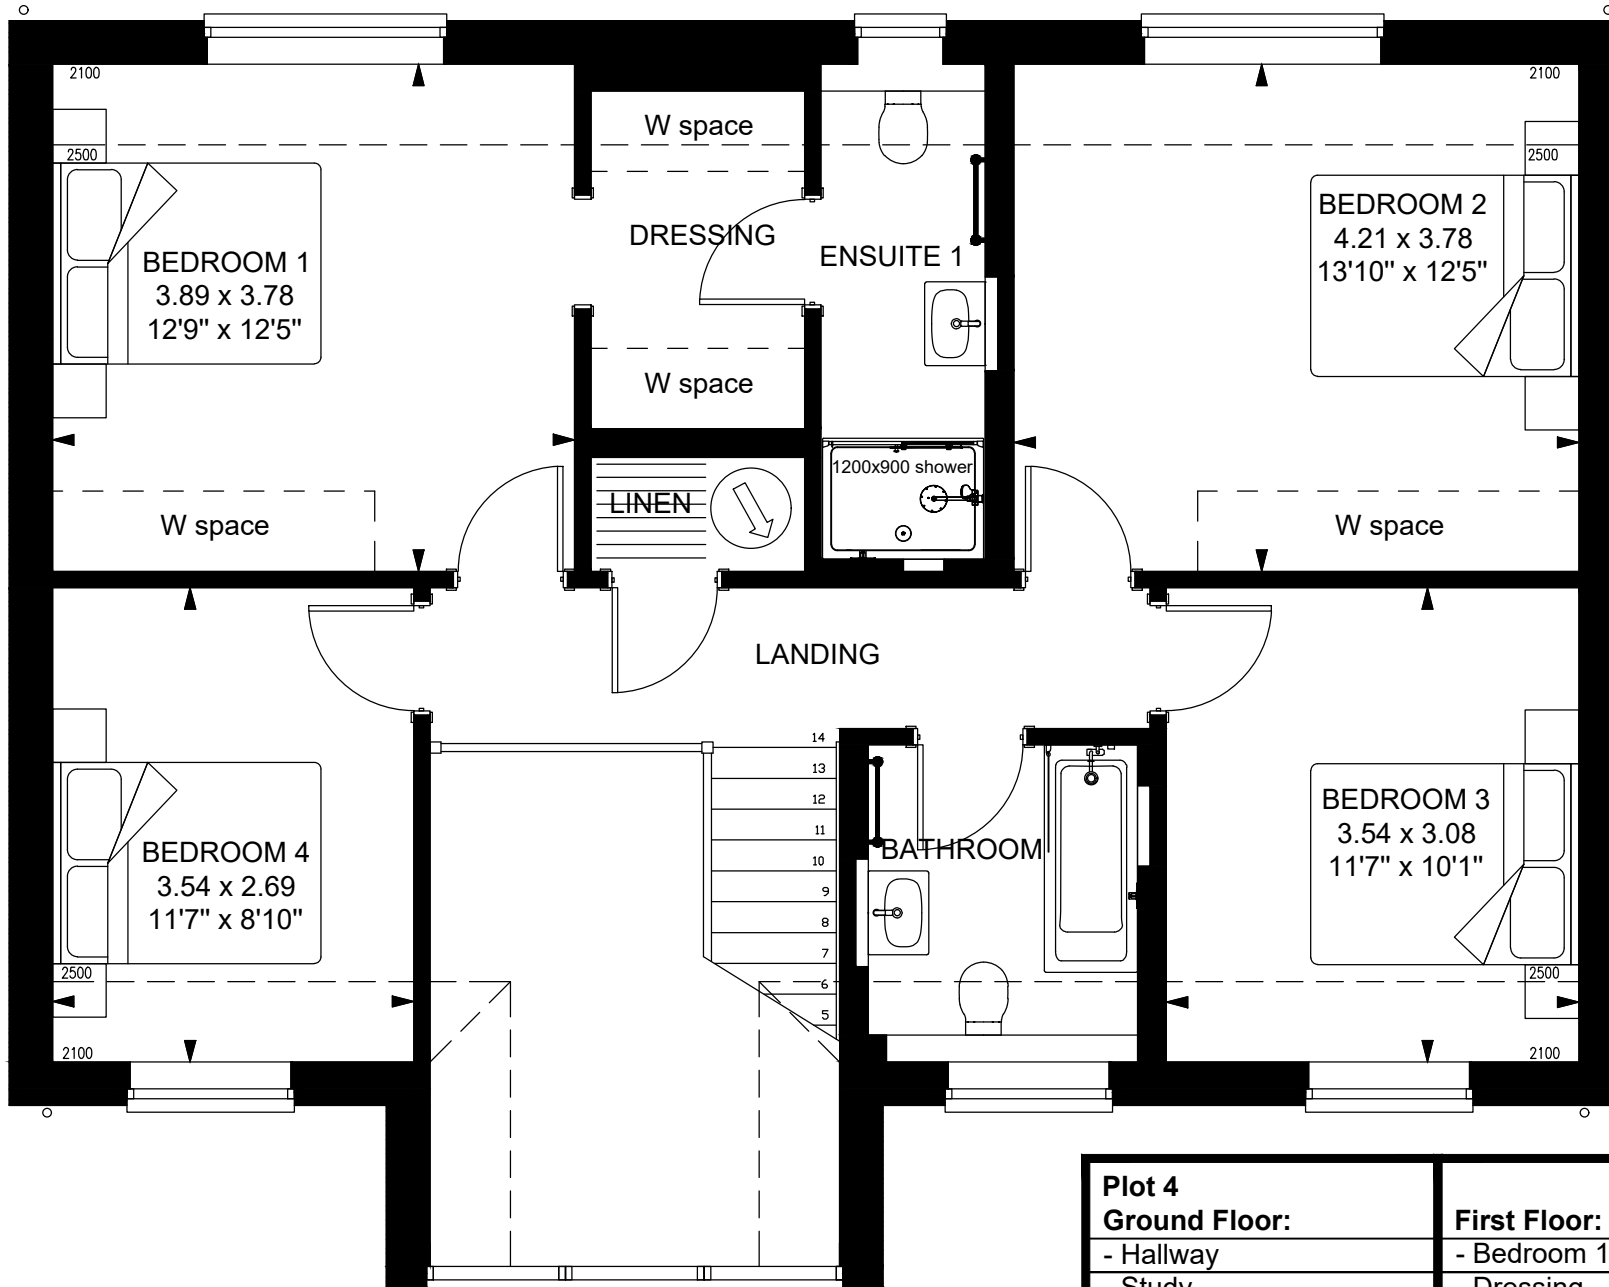

# Plot 4 Old Dairy, Kimpton

**FIRST FLOOR**  
FOR MARKETING PURPOSES ONLY

Plot 4 Ground Floor:	First Floor:
- Hallway	- Bedroom 1
- Study	- Dressing
- Living Room	- Ensuite 1
-Cloakroom	-Bedroom 2
- Kitchen / Family / Dining	- Bedroom 3
- Utility	- Bathroom
- Cupboard	- Linen
GIA: 178m <sup>2</sup> /1916ft <sup>2</sup>	

**GROUND FLOOR**  
FOR MARKETING PURPOSES ONLY